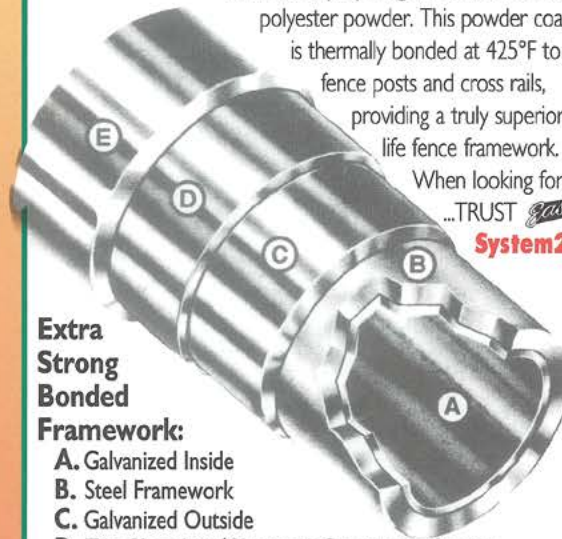

•
So durable, it's earned
the **System21™**
12 year warranty.

*Eastern
Fence®*

System21™

The Premium Bonded System that is warranted against cracking, peeling or splitting for 12 full years.

The heart of your **System21™** is the FRAMEWORK... the POSTS and RAILS. The framework is made of high tensile steel for extra strength. This steel framework is galvanized inside and outside with pure zinc for protection from rust, chemicals and weathering. The **System21™** Framework then enters a six stage chemical conversion preparing the surface for a special polyester powder. This powder coating is thermally bonded at 425°F to the fence posts and cross rails, providing a truly superior long life fence framework.

When looking for fence
...TRUST *Eastern*
System21™.

**Extra
Strong
Bonded
Framework:**

- A. Galvanized Inside
- B. Steel Framework
- C. Galvanized Outside
- D. Zinc Phosphate/Chromate Conversion Coating
- E. Bonded Polyester Powder Coating